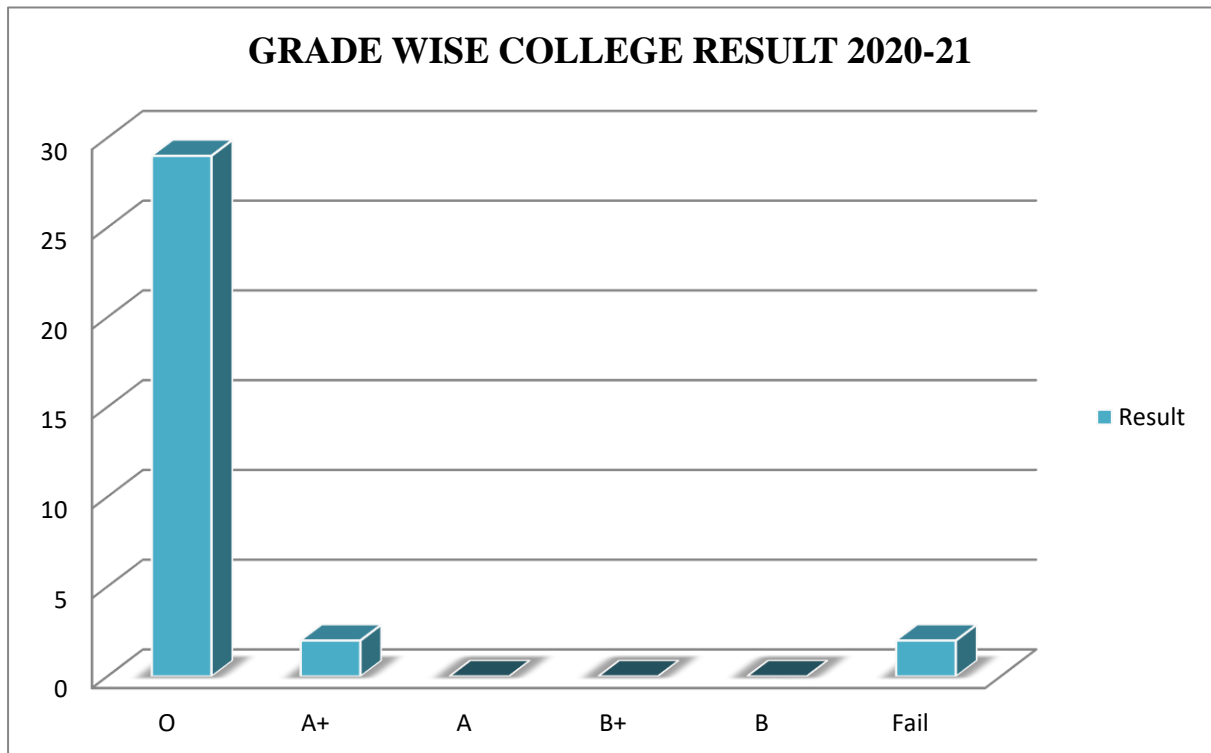

Rayat Shikshan Sanstha's

**SWAMI SAHAJANAND BHARATI COLLEGE OF EDUCATION,
SHRIRAMPUR**

YEAR- 2020-21

GRADE WISE RESULT ANALYSIS

Sr.No.	Grade	No. of Students
1	O	29
2	A+	02
3	A	00
4	B+	00
5	B	00
6	Fail	02

1) Total Number of Final Year Students Appeared- **33**

2) Number of Students Passed - **31**

3) College Result in Percentage – **97.37 %**

4) University Result in Percentage – **92.65 %**

GRADE WISE COLLEGE RESULT 2020-21