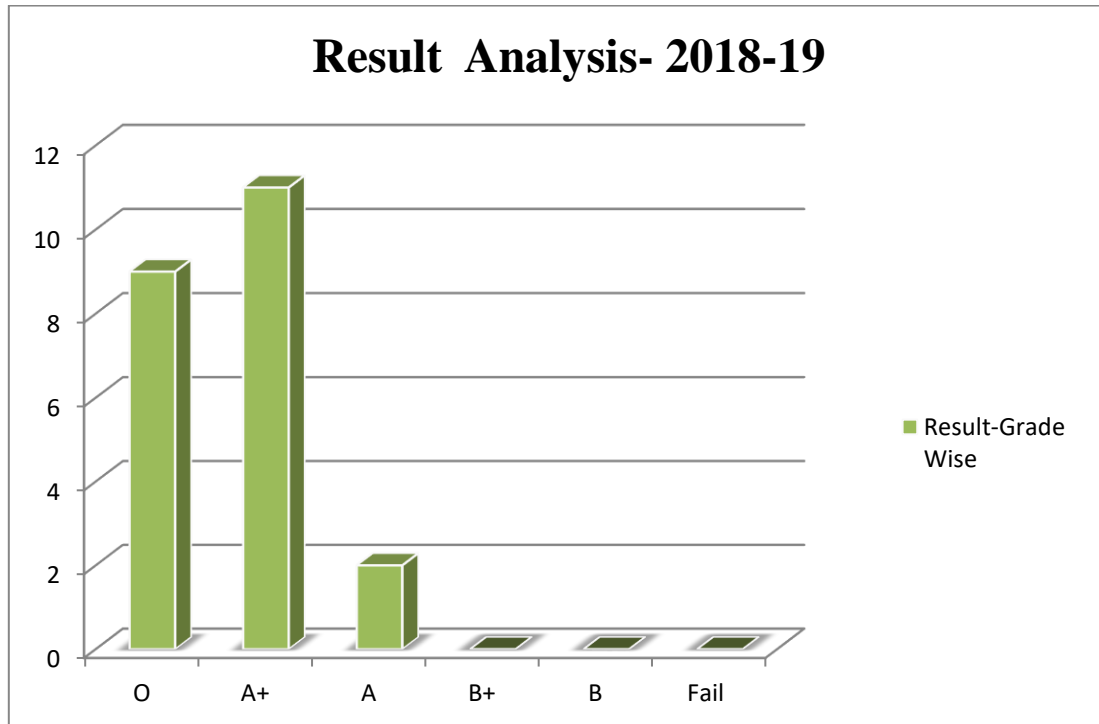

Rayat Shikshan Sanstha's

**SWAMI SAHAJANAND BHARATI COLLEGE OF EDUCATION,
SHRIRAMPUR**

YEAR- 2018-19

GRADE WISE RESULT ANALYSIS

Sr.No.	Grade	No. of Students
1	O	9
2	A+	11
3	A	2
4	B+	0
5	B	0
6	Fail	0

1) Total Number of Final Year Students Appeared- **22**

2) Number of Students Passed - **22**

3) College Result in Percentage – **100 %**

4) University Result in Percentage – **95.53%**