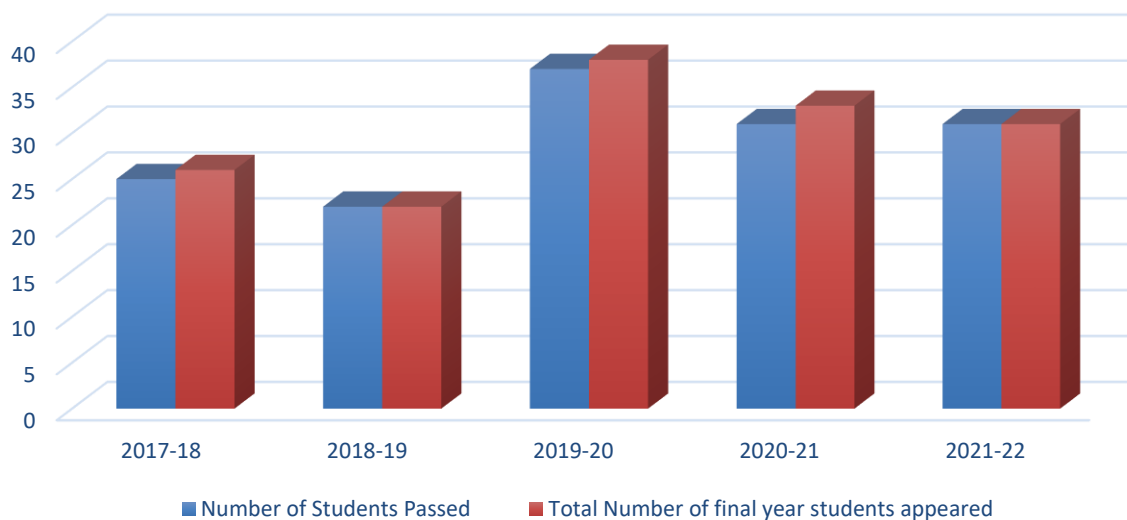

Rayat Shikshan Sanstha's

SWAMI SAHAJANAND BHARATI COLLEGE OF EDUCATION, SHRIRAMPUR

PASS PERCENTAGE & TOTAL NUMBER OF STUDENTS WHO PASSED THE
UNIVERSITY EXAMINATION DURING THE LAST FIVE YEARS (2017-18 TO 2021-22)

Year	2017-18	2018-19	2019-20	2020-21	2021-22	Total / Average Pass Percentage of Last Five Years
PASS PERCENTAGE OF STUDENTS	96.15%	100%	97.37%	93.94%	96.78%	96.67%
NUMBER OF STUDENTS PASSED	25	22	37	31	30	145
TOTAL NUMBER OF FINAL YEAR STUDENTS APPEARED	26	22	38	33	31	150

Total Number of Students who passed the University examination during the
last five years (2017-18 to 2021-22)

This is to certify that the results shown in above table of B.Ed. final year students of Swami Sahajanand Bharati College of Education, Shrirampur from 2017-18 to 2021-22 is valid and correct as per my knowledge.

PRINCIPAL
S.S.B. College of Education
Shrirampur, Dist. A. Nagar