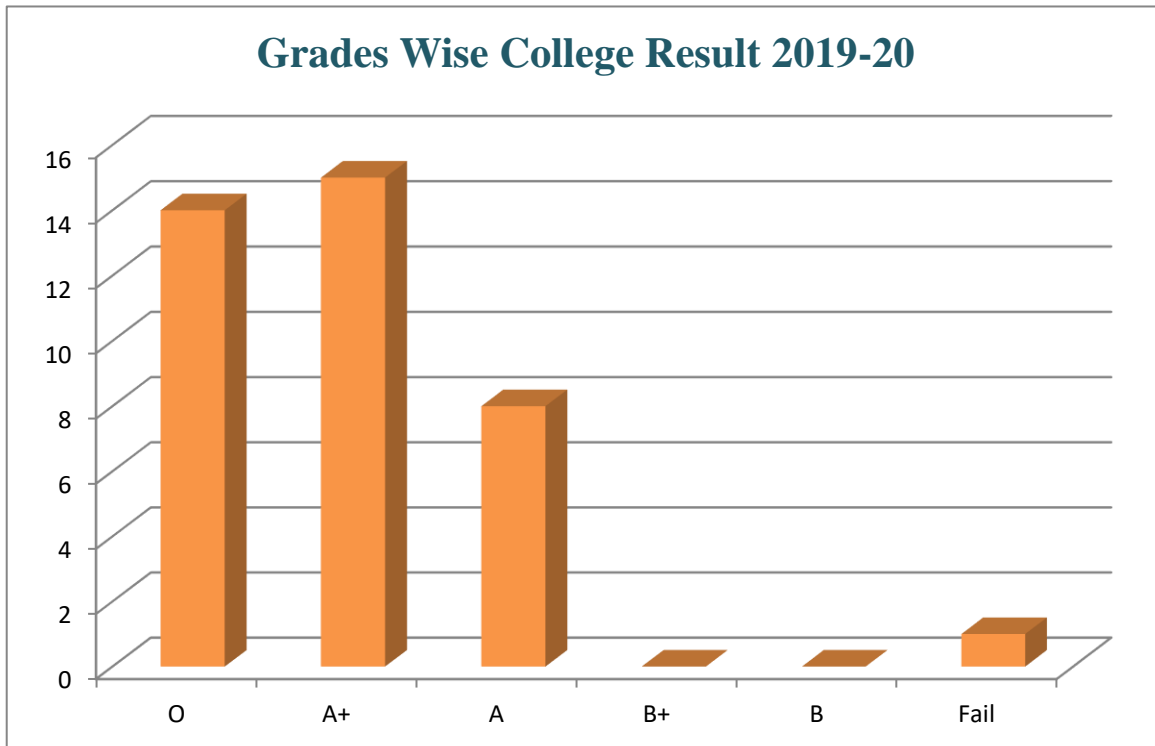

Rayat Shikshan Sanstha's

**SWAMI SAHAJANAND BHARATI COLLEGE OF EDUCATION,
SHRIRAMPUR**

YEAR- 2019-20

GRADE WISE RESULT ANALYSIS

Sr.No.	Grade	No. of Students
1	O	14
2	A+	15
3	A	08
4	B+	00
5	B	00
6	Fail	01

1) Total Number of Final Year Students Appeared- **38**

2) Number of Students Passed - **37**

3) College Result in Percentage – **97.37 %**

4) University Result in Percentage – **92.65 %**

Grades Wise College Result 2019-20