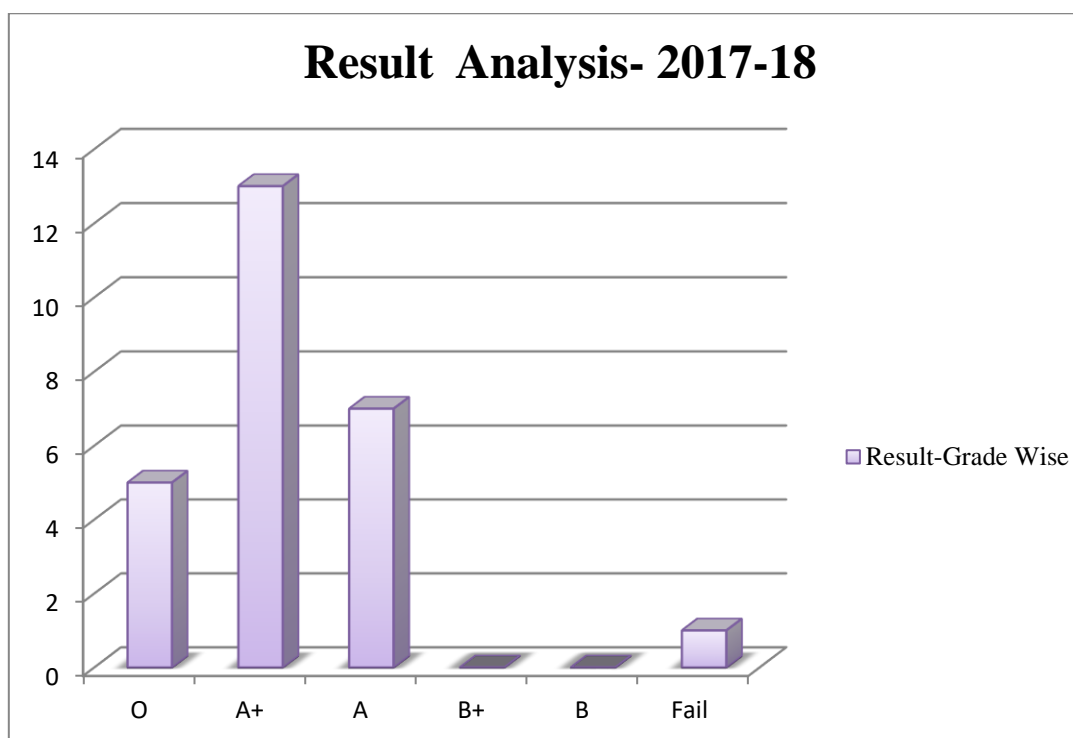

Rayat Shikshan Sanstha's

**SWAMI SAHAJANAND BHARATI COLLEGE OF EDUCATION,
SHRIRAMPUR**

YEAR- 2017-18

GRADE WISE RESULT ANALYSIS

Sr.No.	Grade	No. of Students
1	O	5
2	A+	13
3	A	7
4	B+	0
5	B	0
6	Fail	1

1) Total Number of Final Year Students Appeared- **26**

2) Number of Students Passed - **25**

3) College Result in Percentage - **96.15%**

4) University Result in Percentage – **95.66%**