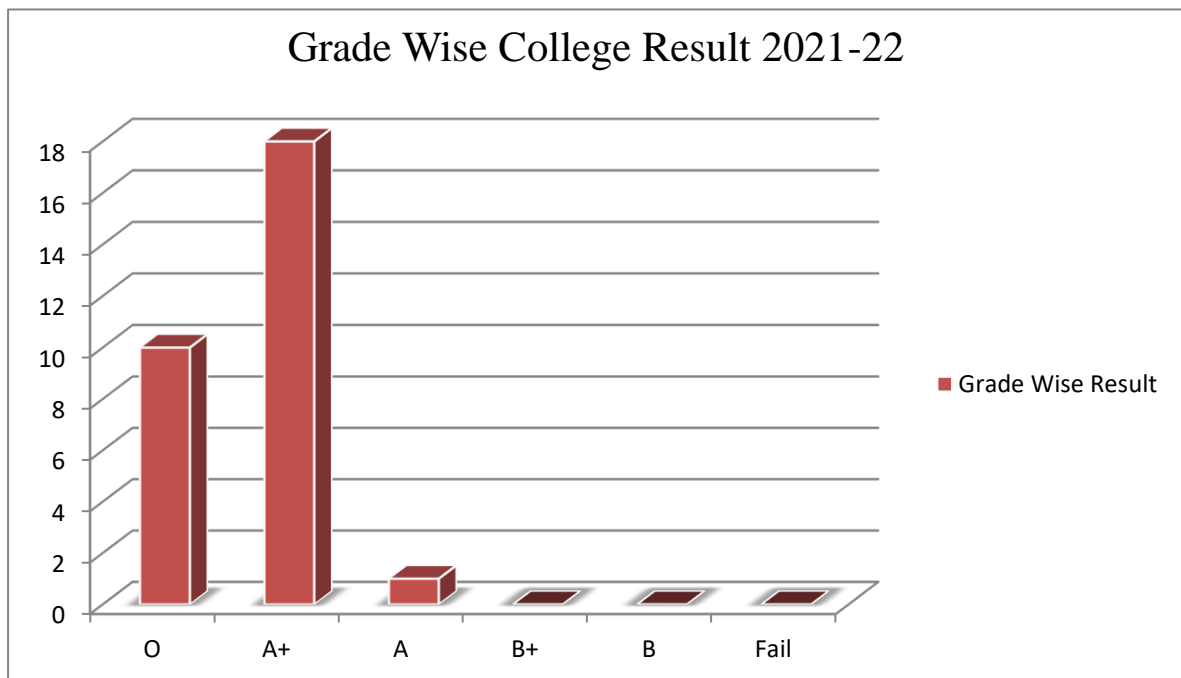

Rayat Shikshan Sanstha's

**SWAMI SAHAJANAND BHARATI COLLEGE OF EDUCATION,
SHRIRAMPUR**

YEAR- 2021-22

GRADE WISE RESULT ANALYSIS

Sr.No.	Grade	No. of Students
1	O	10
2	A+	19
3	A	1
4	B+	0
5	B	0
6	Fail	1

1) Total Number of Final Year Students Appeared- **31**

2) Number of Students Passed - **31**

3) College Result in Percentage – **96.77 %**

4) University Result in Percentage – **96.50 %**

PRINCIPAL
S.S.B. College of Education
Shrirampur, Dist. A. Nagar