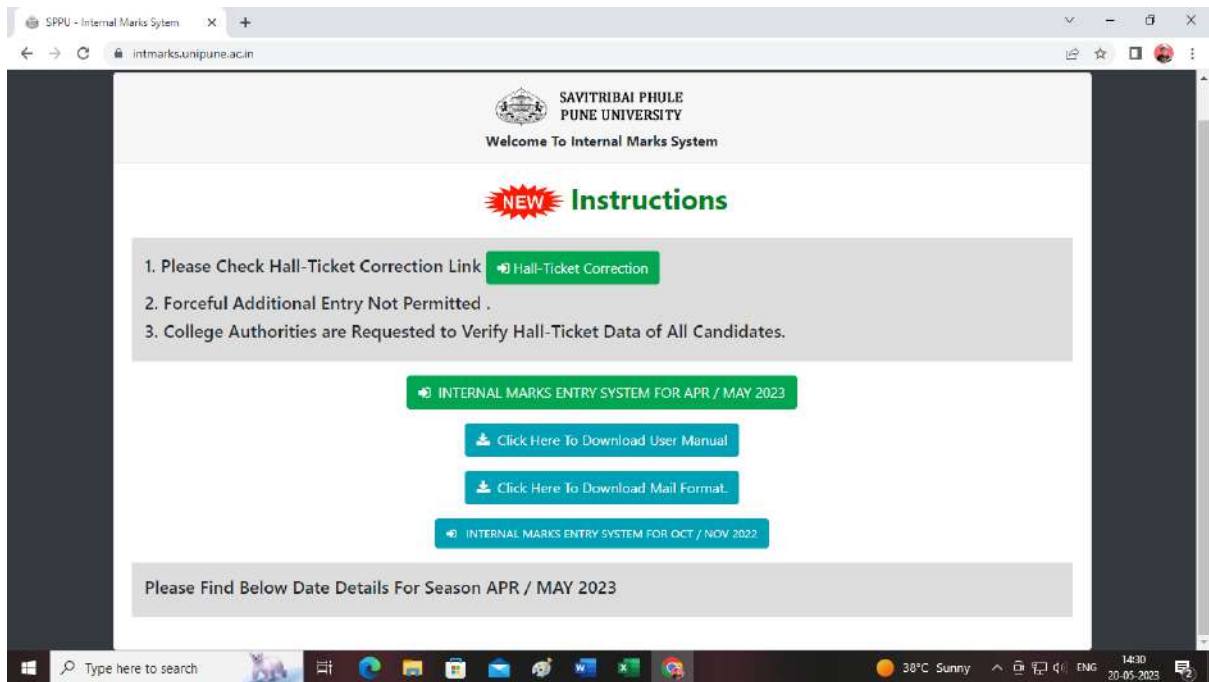

Screen Shots of User Interfaces of Each Module Implementation of E-governance

Module 1 : Examination System

- ✓ University Exam Portal & Screen shot of QPD for download online question papers sent by university and Online internal marks submission portal.
- ✓ At the college level all work done by electronically- MS-Excel & Help by examination for filling online university exam form.