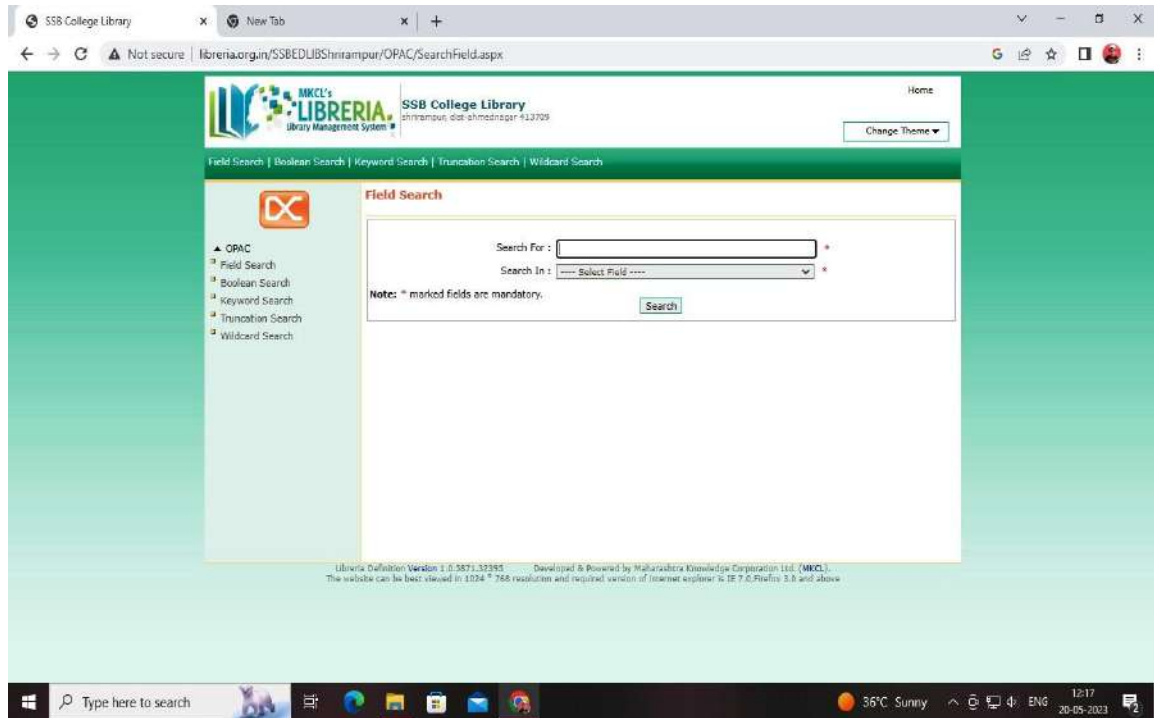

Screen Shots of User Interfaces of Each Module Implementation of E-governance

Module 1 : ADMINISTRATION

- ✓ Library Software- LIBRERIA, Vriddhi softwares
- ✓ CCTV Cameras
- ✓ Telephone-Intercom Facility

VRIDDHI Ver. 2 - A Campus Management System (Student Module) (AY 2022-23) (Exam 048) (Section 8-BD, SWAMI SHAKUNARAO BHARTI COLLEGE OF EDUCATION, SHRIRAMPUR)