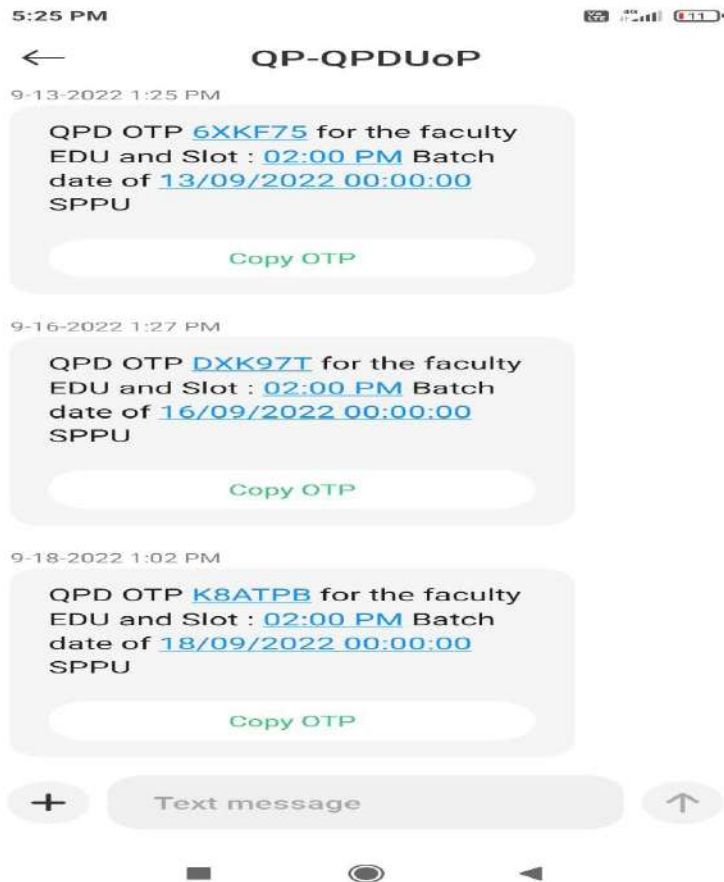

Screen Shots of User Interfaces of Each Module Implementation of E-governance

Result 2021-22 - Excel

File Home Insert Page Layout Formulas Data Review View Help Tell me what you want to do

Clipboard Font Alignment Number Styles Cells Editing

H36 =G30*100/400

Roll No.	201	202	203	204	205	Total	Percentage
1	51	46	45	54	58	254	63.5
2	56	62	57	53	62	290	72.5
3	47	47	58	44	60	256	64
4	51	61	46	57	53	268	67
5	66	64	71	68	69	338	84.5
6	50	52	41	62	50	255	63.75
7	51	46	50	49	49	245	61.25
8	52	46	47	46	45	236	59
9	48	40	40	42	46	216	54
10	48	40	45	51	51	235	58.75
11	48	40	40	31	40	199	49.75
12	49	40	40	40	51	220	55
13	62	46	47	54	44	253	63.25
14	40	43	43	14	50	190	47.5
15	47	52	44	45	50	238	59.5
16	50	49	48	45	54	246	61.5
17	41	40	40	40	62	223	55.75

Ready Accessibility: Investigate

Type here to search

GBP/INR +0.48%

17:51
21-05-2023