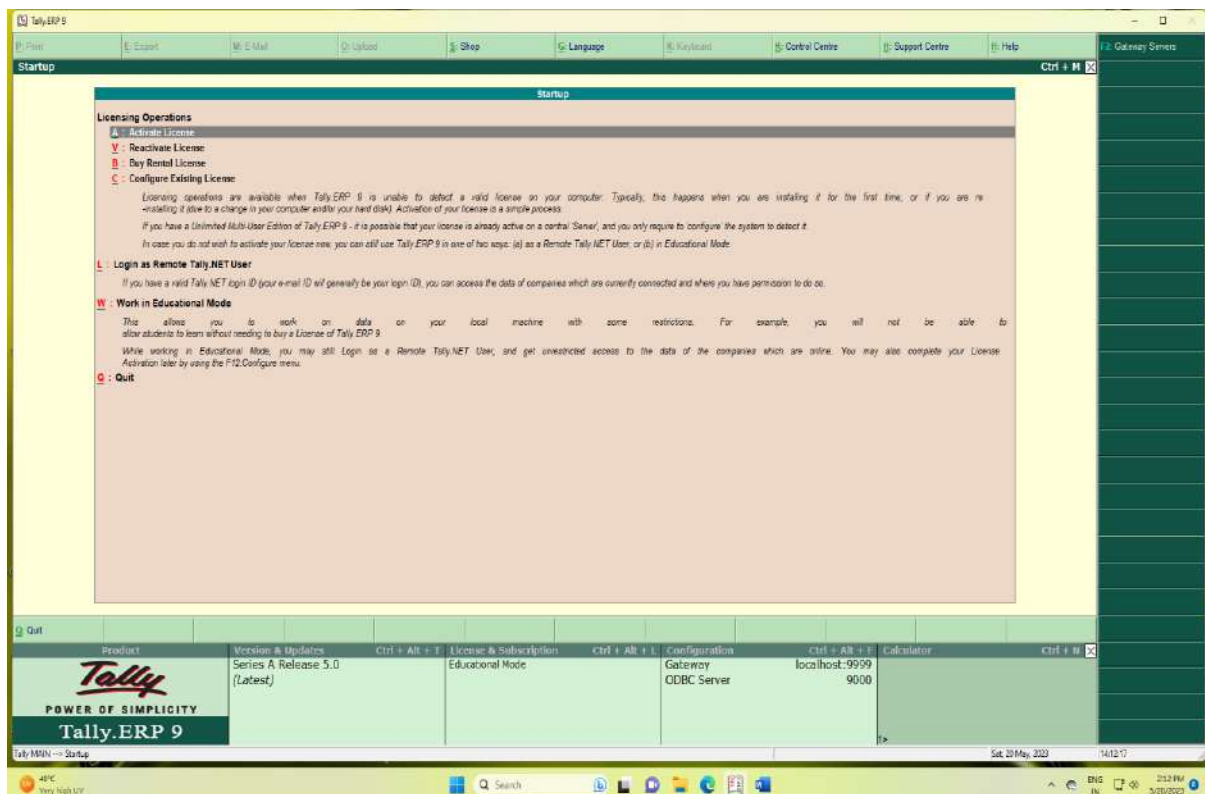

Screen Shots of User Interfaces of Each Module Implementation of E-governance

Module 1 : Finance and Accounts

- ✓ Vriddhi softwares
- ✓ Tally
- ✓ HTE Sevarth Portal For Staff Payment (Government of Maharashtra)
- ✓ Maha DBT Portal For Scholarship (Government of Maharashtra)