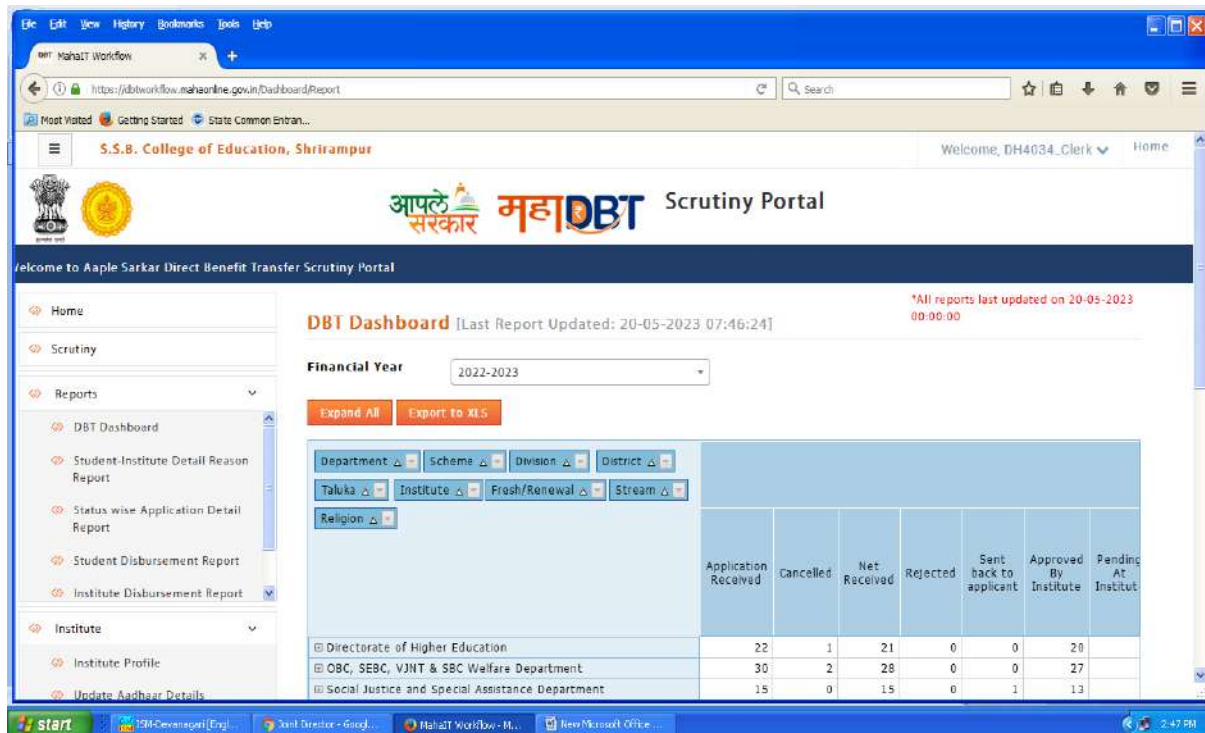

<https://dbtworkflow.mahaonline.gov.in>