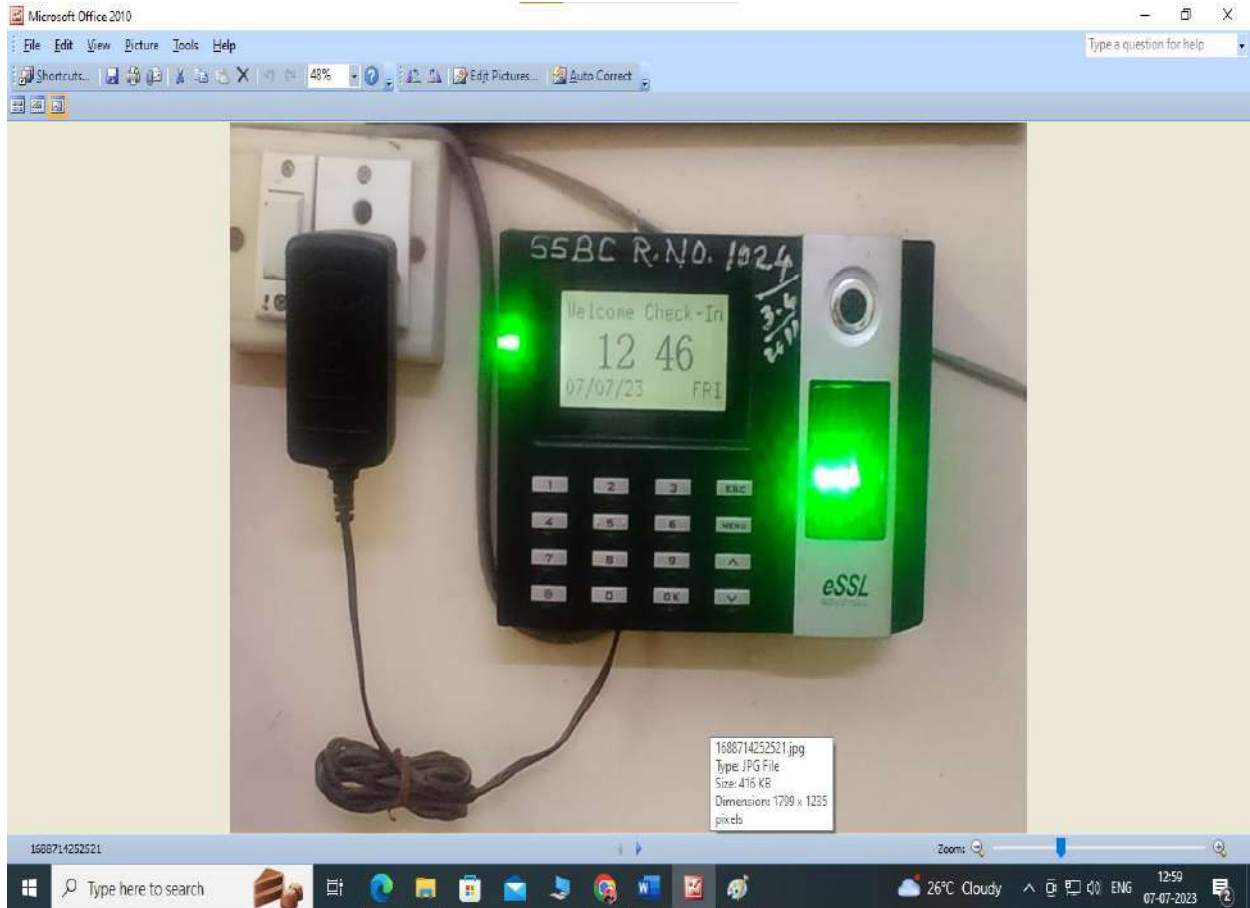

Screen Shots of User Interfaces of Each Module Implementation of E-governance

Module 1 : Biometric / digital attendance for staff

- ✓ Biometric Machine install for digital attendance of staff

PRINCIPAL
S.S.B. College of Education
Shrirampur, Dist. A. Nagar