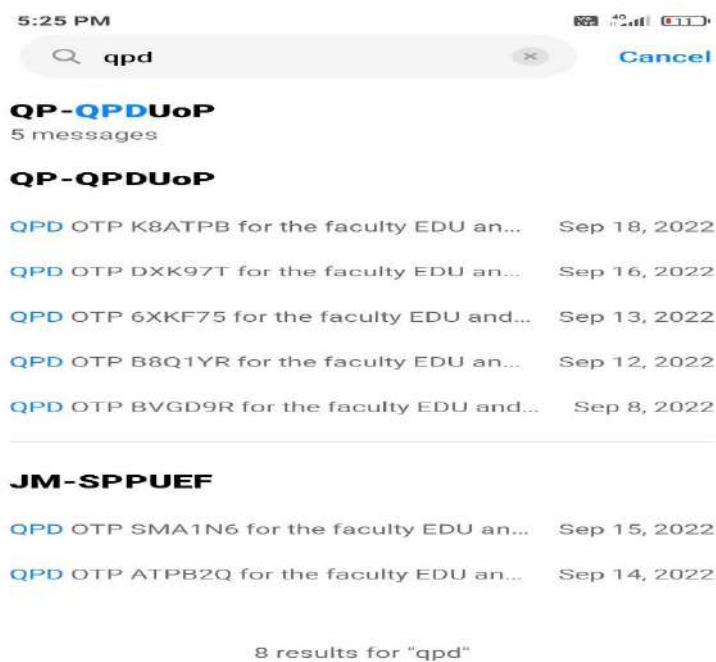

Screen Shots of User Interfaces of Each Module Implementation of E-governance

Module 1 : Examination System

- ✓ University Exam Portal & Screen shot of QPD for download online question papers sent by university and Online internal marks submission portal.
- ✓ At the college level all work done by electronically- MS-Excel & Help by examination for filling online university exam form.