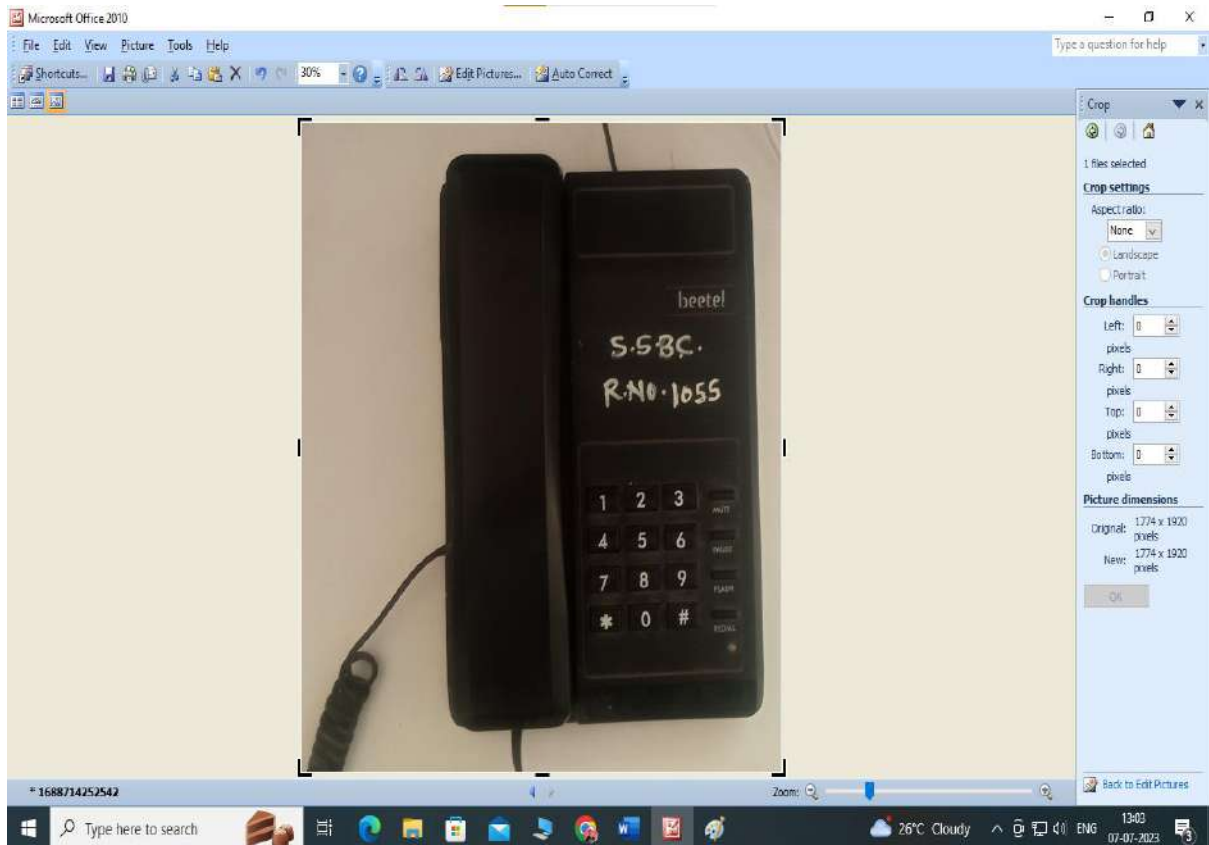

Screen Shots of User Interfaces of Each Module Implementation of E-governance