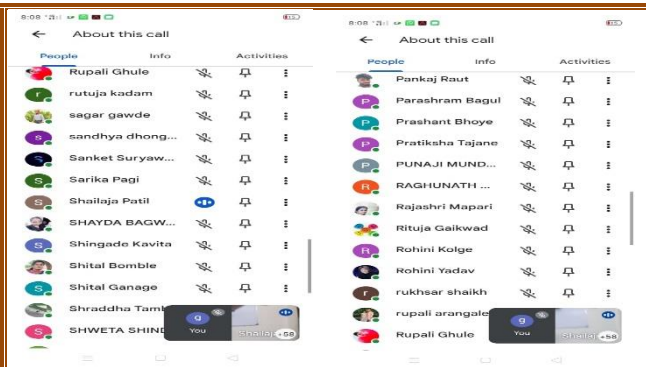

TET/CTET Workshop: Shri. Bhoje C.M. Dr. Karwar A.K. & Dr. Patole V.S. while guiding to the students

TAIT/ TET/CTET Workshop Participants