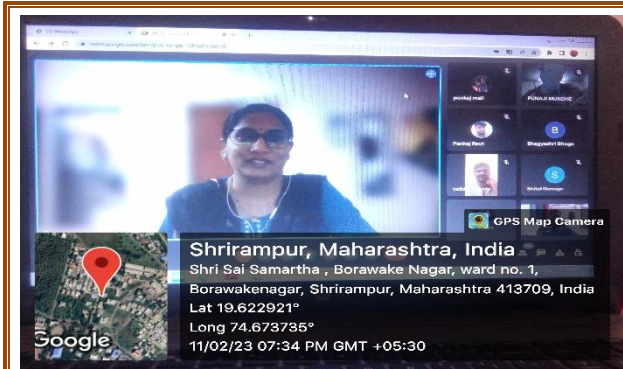

Rayat Shikshan Sanstha's

SWAMI SAHAJANAND BHARATI COLLEGE OF EDUCATION, SHRIRAMPUR GLIMPSES OF TET/CTET/TAIT WORKSHOP

TAIT Workshop: Mrs. Komal Pardeshi & Mrs. Nayana Pagare While guiding to the students