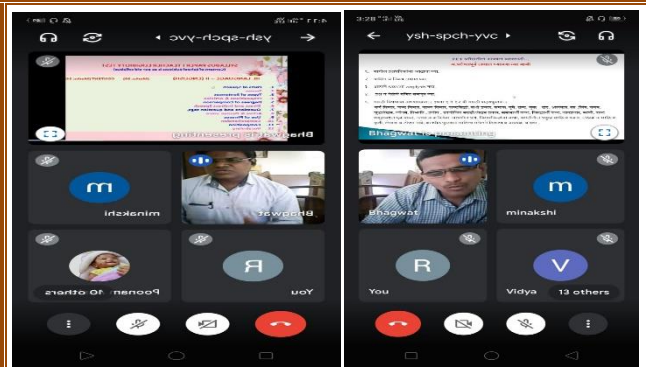

Mrs. Shailaja Patil While guiding to the students & Participants

TET/CTET Workshop: Shri. Bhoje C.M. Dr. Karwar A.K. & Dr. Patole V.S. while guiding to the students