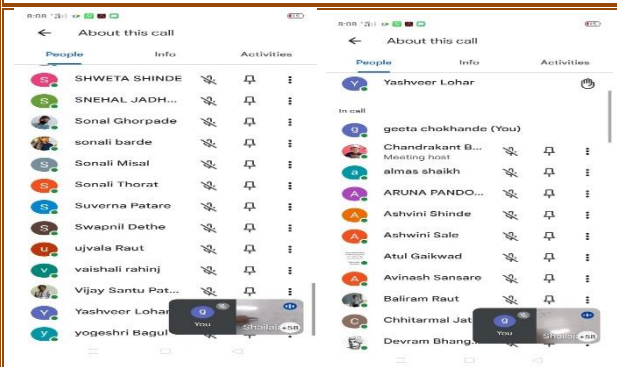

TET/CTET Workshop: Shri. Bhoje C.M. Dr. Karwar A.K. & Dr. Patole V.S. while guiding to the students

TAIT/ TET/CTET Workshop Participants