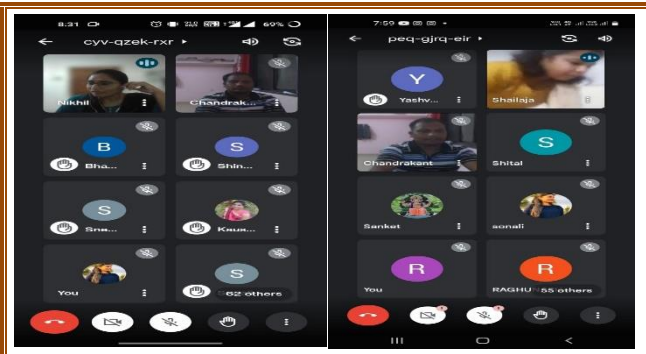

Rayat Shikshan Sanstha's

SWAMI SAHAJANAND BHARATI COLLEGE OF EDUCATION, SHRIRAMPUR GLIMPSES OF TET/CTET/TAIT WORKSHOP

TAIT Workshop: Mrs. Komal Pardeshi & Mrs. Nayana Pagare While guiding to the students