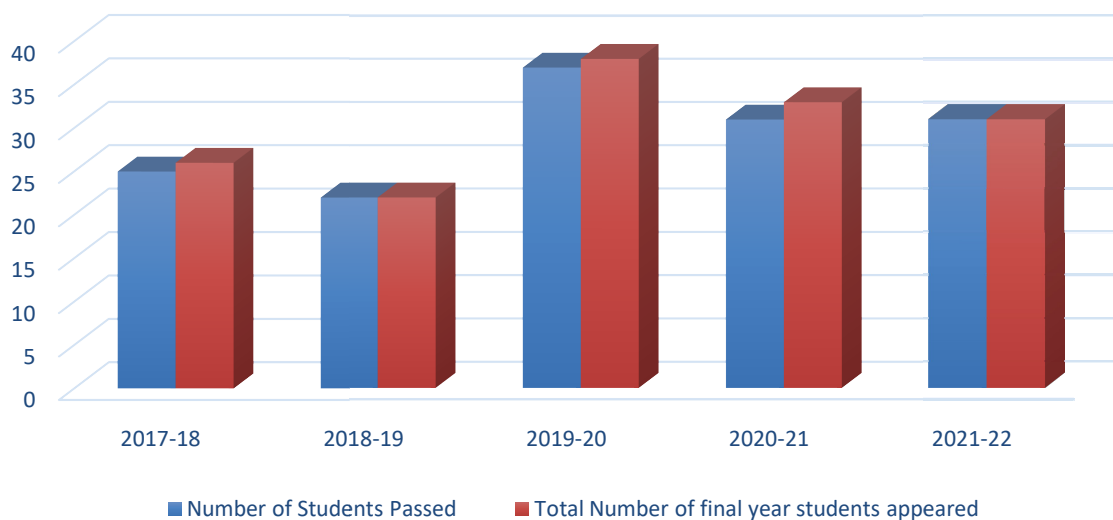

RayatShikshan Sanstha's

SWAMI SAHAJANAND BHARATI COLLEGE OF EDUCATION, SHRIRAMPUR

PASS PERCENTAGE & TOTAL NUMBER OF STUDENTS WHO PASSED THE UNIVERSITY
EXAMINATION DURING THE LAST FIVE YEARS (2017-18 TO 2021-22)

Year	2017-18	2018-19	2019-20	2020-21	2021-22	Total / Average Pass Percentage of Last Five Years
PASS PERCENTAGE OF STUDENTS	96.15%	100%	97.37%	93.94%	100%	97.49 %
NUMBER OF STUDENTS PASSED	25	22	37	31	31	146
TOTAL NUMBER OF FINAL YEAR STUDENTS APPEARED	26	22	38	33	31	150

Total Number of Students who passed the University examination during the
last five years (2017-18 to 2021-22)

This is to certify that the results shown in above table of B.Ed. final year students of Swami Sahajanand Bharati College of Education, Shrirampur from 2017-18 to 2021-22 is valid and correct as per my knowledge.