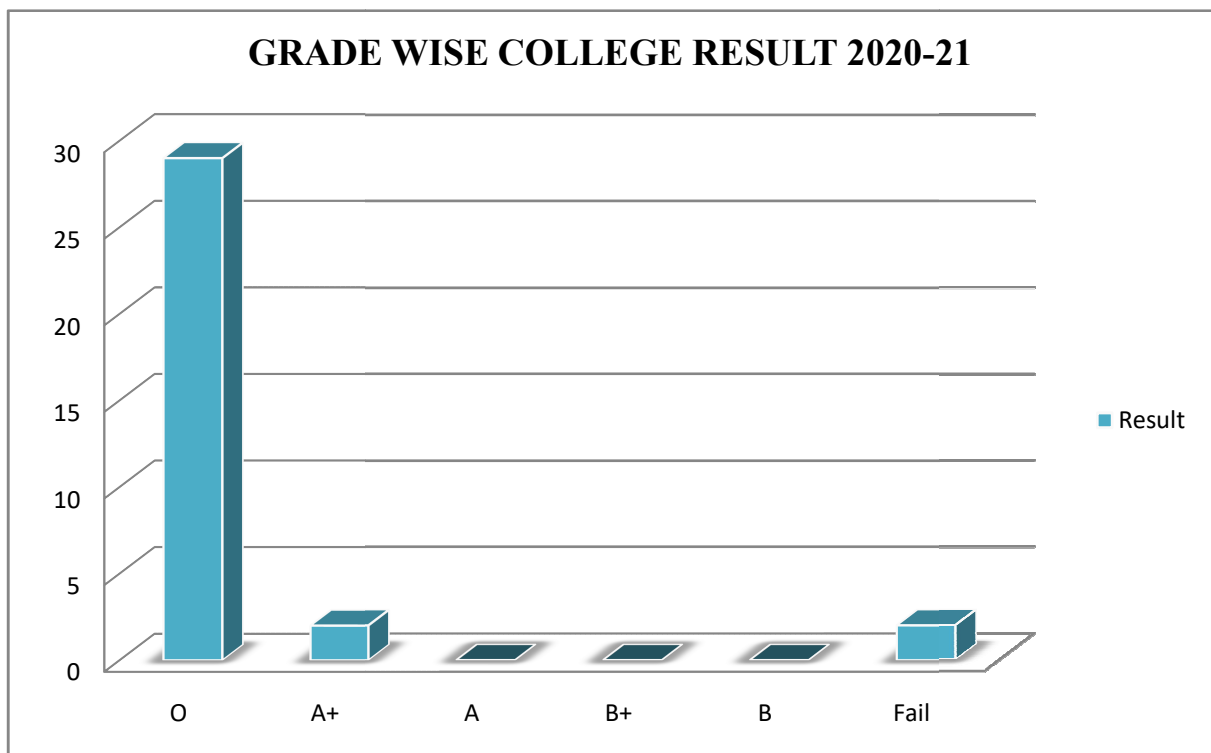

RayatShikshan Sanstha's

**SWAMI SAHAJANAND BHARATI COLLEGE OF EDUCATION,
SHRIRAMPUR**

YEAR- 2020-21

GRADE WISE RESULT ANALYSIS

Sr.No.	Grade	No. of Students
1	O	29
2	A+	02
3	A	00
4	B+	00
5	B	00
6	Fail	02

1) Total Number of Final Year Students Appeared- **33**

2) Number of Students Passed -**31**

3) College Result in Percentage – **97.37 %**

4) University Result in Percentage – **92.65 %**

GRADE WISE COLLEGE RESULT 2020-21