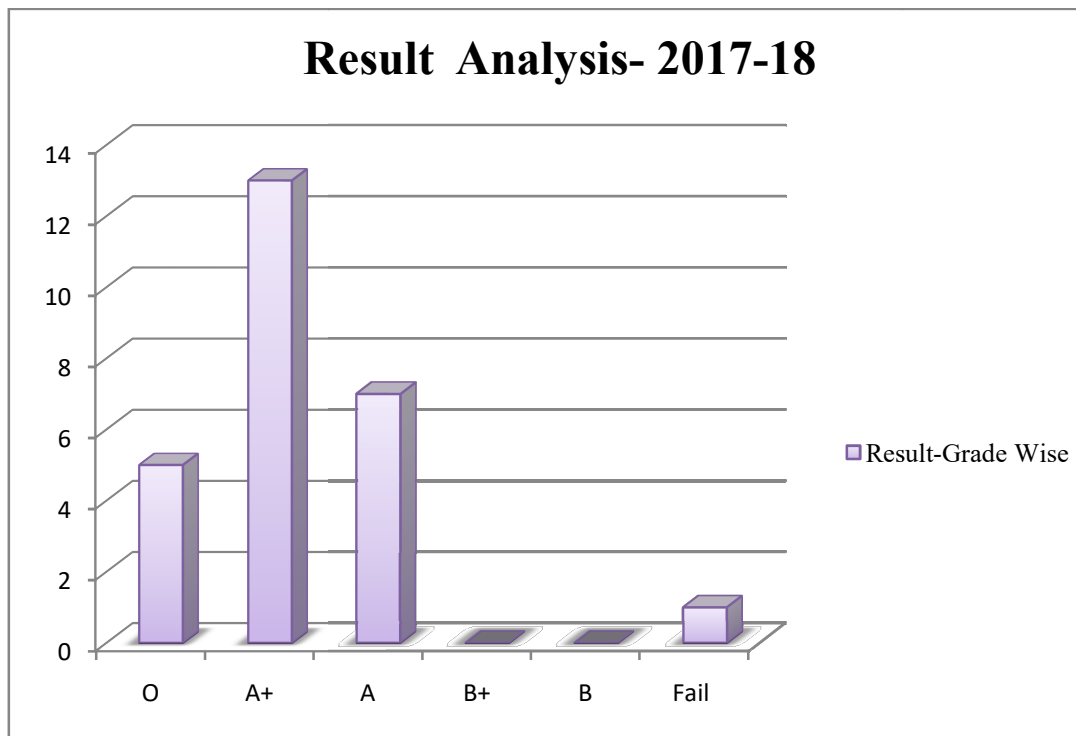

RayatShikshan Sanstha's

SWAMI SAHAJANAND BHARATI COLLEGE OF EDUCATION, SHRIRAMPUR

YEAR- 2017-18

GRADE WISE RESULT ANALYSIS

Sr.No.	Grade	No. of Students
1	O	5
2	A+	13
3	A	7
4	B+	0
5	B	0
6	Fail	1

1) Total Number of Final Year Students Appeared-
26

2) Number of Students Passed -**25**

3) College Result in Percentage - **96.15%**

4) University Result in Percentage -**95.66%**