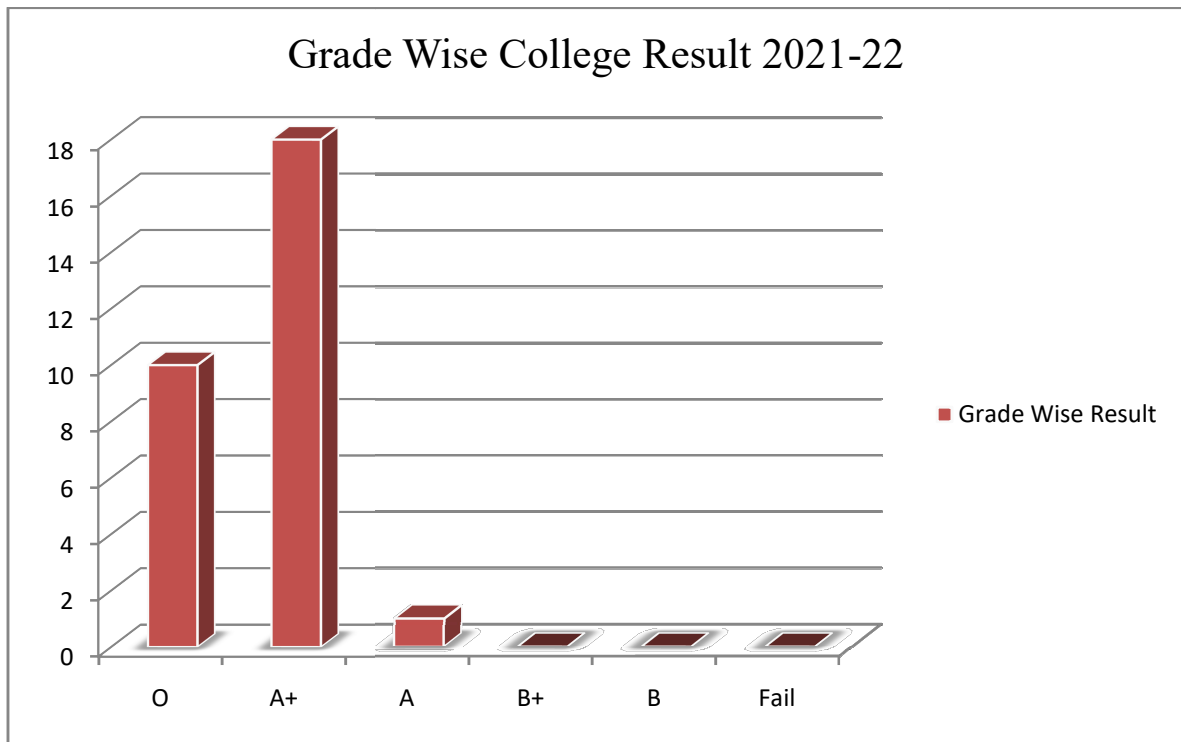

RayatShikshan Sanstha's

SWAMI SAHAJANAND BHARATI COLLEGE OF EDUCATION, SHRIRAMPUR

YEAR- 2021-22

GRADE WISE RESULT ANALYSIS

Sr.No.	Grade	No. of Students
1	O	10
2	A+	19
3	A	1
4	B+	0
5	B	0
6	Fail	0

- 1) Total Number of Final Year Students Appeared- **31**
- 2) Number of Students Passed -**31**
- 3) College Result in Percentage – **100 %**
- 4) University Result in Percentage – **96.50 %**