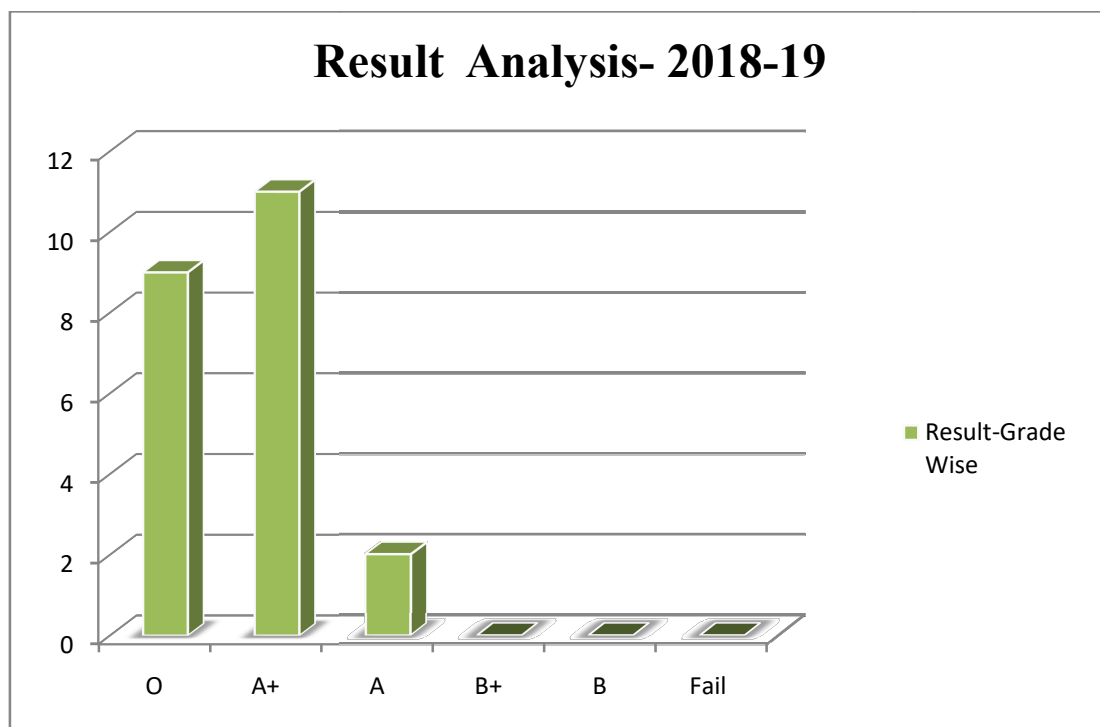

RayatShikshan Sanstha's

**SWAMI SAHAJANAND BHARATI COLLEGE OF EDUCATION,
SHRIRAMPUR**

YEAR- 2018-19

GRADE WISE RESULT ANALYSIS

Sr.No.	Grade	No. of Students
1	O	9
2	A+	11
3	A	2
4	B+	0
5	B	0
6	Fail	0

1) Total Number of Final Year Students Appeared- **22**

2) Number of Students Passed -**22**

3) College Result in Percentage –**100 %**

4) University Result in Percentage – **95.53%**