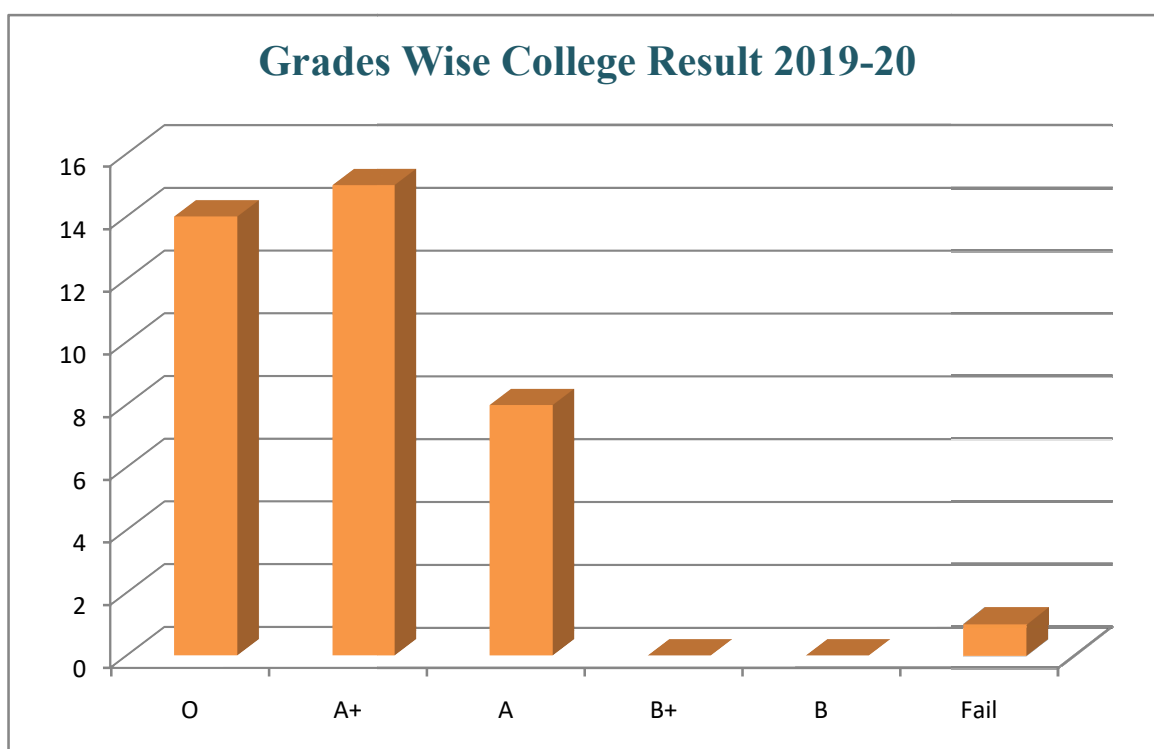

RayatShikshan Sanstha's

**SWAMI SAHAJANAND BHARATI COLLEGE OF EDUCATION,
SHRIRAMPUR**

YEAR- 2019-20

GRADE WISE RESULT ANALYSIS

Sr.No.	Grade	No. of Students
1	O	14
2	A+	15
3	A	08
4	B+	00
5	B	00
6	Fail	01

1) Total Number of Final Year Students Appeared- **38**

2) Number of Students Passed -**37**

3) College Result in Percentage – **97.37 %**

4) University Result in Percentage – **92.65 %**